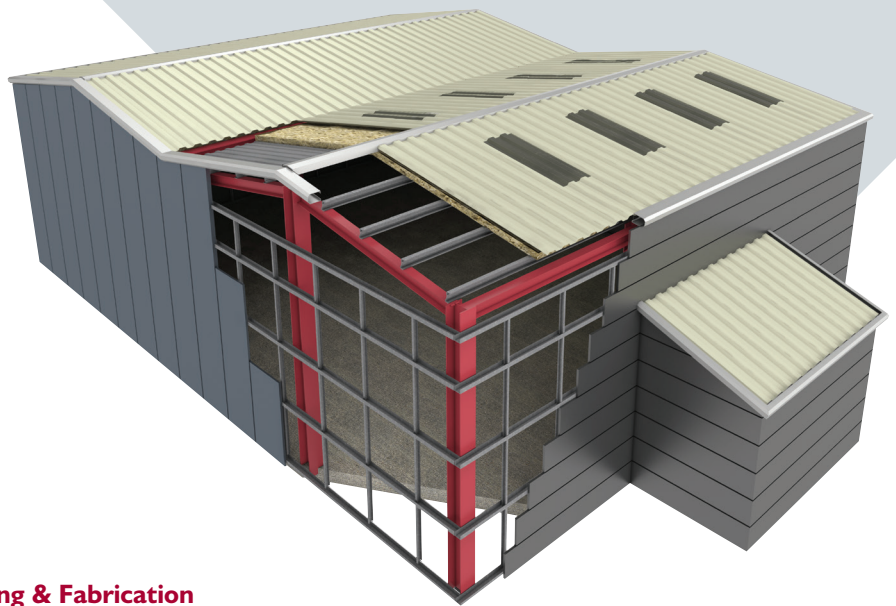

INDUSTRIAL ROOFING CENTRE

We only work with, and supply quality materials from, leading manufacturers in the industry. That way you can have total confidence in our products.

Our leading position in the industry means we can source many products in the marketplace, supplying either individual components or whole solutions. With our streamlined management approach, we simplify your buying process and co-ordinate site deliveries, including any specific off-load requirements you may have.

PRODUCT RANGE

- Metal Profiled Sheetting
- Fibre Cement
- Built Up Systems
- Composite Panels
- Rooflights
- Flashing & Fabrication
- Purlins
- Galvanised Guttering
- Fixings & Sealants

						
<p>Our commitment is to ensure you can deliver your projects effectively.</p>	<p>Extensive range of products available</p>	<p>Fibre cement products readily available from selected branches</p>	<p>Leading brands from leading suppliers</p>	<p>All products supported by manufacturer backed guarantees</p>	<p>Timely and reliable deliveries</p>	<p>Every product quality checked</p>